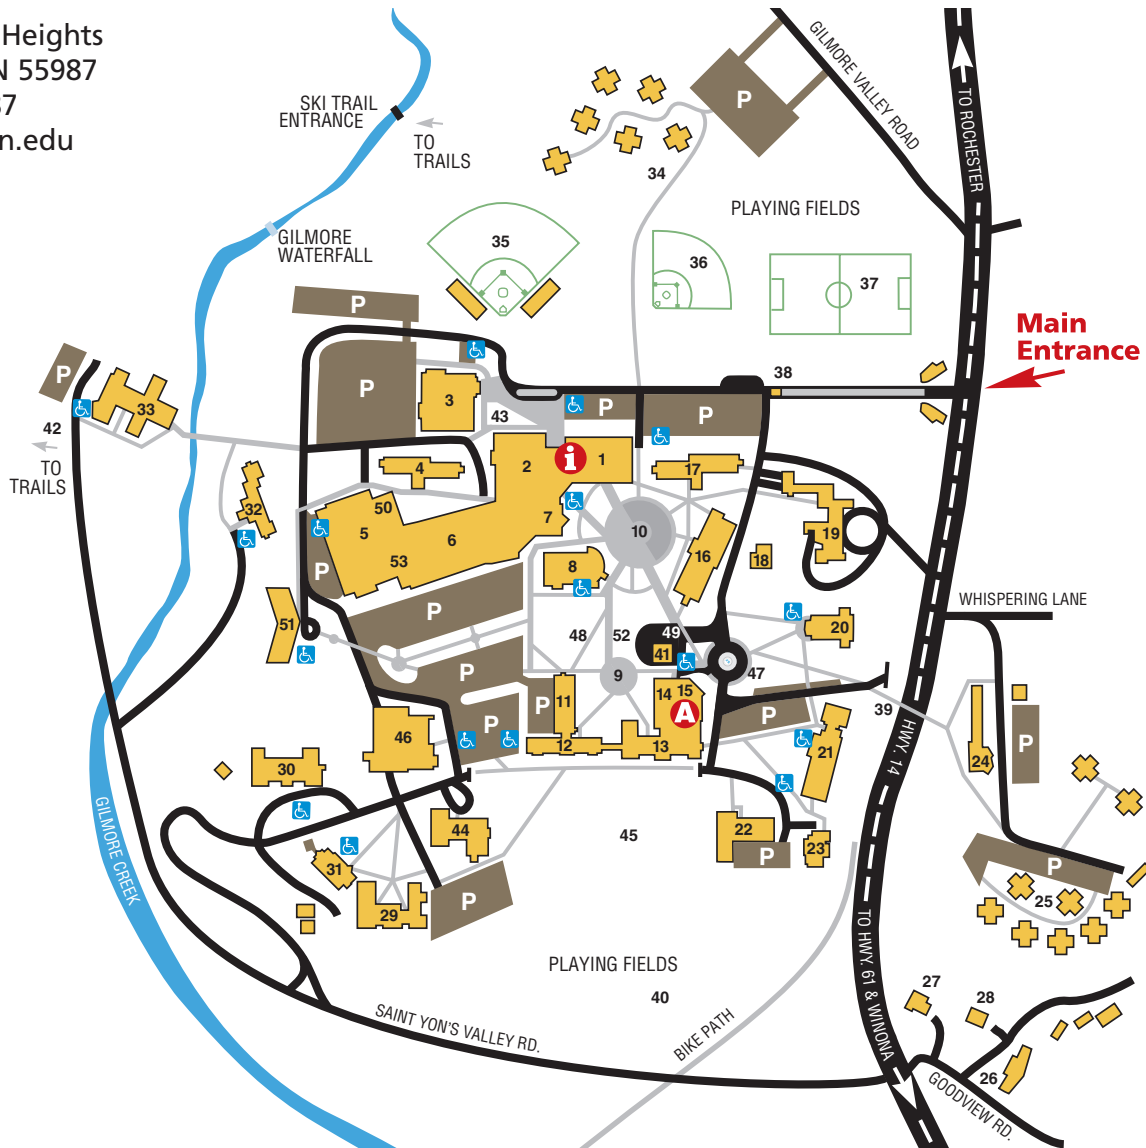

Saint Mary's University of Minnesota – Winona, Minn.

700 Terrace Heights
Winona, MN 55987
800-635-5987
www.smumn.edu

Adducci Science Center <i>Classrooms, offices</i> 21	Intramural Playing Fields 40	Sculpture "Waiting" by Margaret Mear, BVM 45
Brother Charles Hall, Hoffman Hall	Kulas-Connaughty Power House 41	Skemp Family Plaza
ADMISSION CENTER 15	La Salle Hall 22	"Stairway to the Stars" by Jerome Cox, FSC 43
Athletic Offices 50	<i>Classrooms, offices, student residence</i>	Skemp Hall Student residence 11
Benilde Hall <i>Student residence</i> 4	Library 8	Softball Field 36
Cascio Family Court 52	Fitzgerald Library, McEnery Center	Stonehedge Residence 26
<i>"Saint John Baptist de La Salle" by Bruce Wolfe</i>	Maintenance 11	Oscar and Mary Jane Straub
Christian Brothers Residence 30	Max Molock Memorial Baseball Field 35	Millennium Clock Tower and Court 49
Cotter Hall (<i>Beck House</i>) 23	Memorial Plaza 48	Student Center Plaza 10
Ek Family Village <i>Student residence</i> 25	New Village <i>Student residence</i> 34	Michael H. Toner Student Center 1
Jul Gernes Pool 7	Oakes Plaza 9	Information Desk , Dining Areas, Bookstore,
Gilmore Creek Hall <i>Student residence</i> 32	<i>"Gateway to Belief" by Alexander Tylevich</i>	Lillian Davis Hogan Galleries, President's Room,
Gostomski Fieldhouse 6	Leo Ochrymowycz Memorial Soccer Field 37	Jay Johnson Wellness Center
<i>Track and fitness center, dance studio, courts</i>	Pedestrian Overpass 39	Traffic Circle 47
Griffin Hall <i>Classrooms, offices</i> 14	Performance Center 3	<i>"Logo Light" by Roderick Robertson, FSC</i>
Gymnasium 2	<i>"The Mediatrix" by Mark Balma</i>	Trustees' Lounge 53
Hall of Fame Room	Joseph Page Theatre, Figliulo Recital Hall,	Visitor Booth 38
Heffron Hall 12	Studio Theatre, Ben Miller Lobby	Visitors' Cottage #1 and #2 27
<i>Offices, classrooms, student residence</i>	Pines Hall <i>Student residence</i> 44	Visitors' Cottage #3 28
The Heights 31	Recreation and Athletic Center (RAC) 6	Vlazny Hall <i>Student residence</i> 16
Center for International Students	Saint Edward's Hall <i>Student residence</i> 17	Watters Hall <i>Offices, student residence</i> 24
The Hendrickson Center 15	Saint Joseph's Hall 29	Lasallian Honors Program
Admission Center	<i>Offices, classrooms, student residence</i>	
Technology Center and World Room	Art and Design Department	
Hillside Hall <i>Student residence, classrooms</i> 51	Saint Mary's Hall <i>Offices, classrooms</i> 13	
Ice Arena 5	Saint Mary's Press 46	
Immaculate Heart of Mary Seminary 19	Saint Thomas More Chapel 20	
Kelly Hall <i>Student residence</i>	Saint Yon's Hall 33	
Leo Hall <i>Student residence</i>	<i>Offices, classrooms, student residence</i>	
IHM Seminary Convent 18	Music Department	
INFORMATION DESK 1	Saint Yon's Valley and X-Country Trails 42	